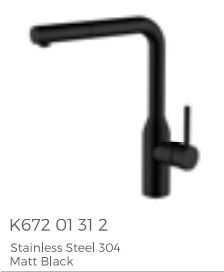

AC001A 03 16 2

SO939 21 16 2

B710 28 16 2

B990 01 16 2

B988 02 16 2

B990 29 16 2

SKYLINE SERIES

SUS304 x Gun Grey

SC441A 12 45 2

SP101 22 45 1

B704 27 45 2

B704 01 45 2

B704 02 45 2

B704 04 45 1

HEREMA SERIES

SUS304 / Brass x Chrome

SC442A 12 01 2

SO550 21 01 1

SO550 11 01 1

SO550 22 01 1

SO550 12 01 1

B550 01 01 1

B550 02 01 1

B550 27 01 1

PULL OUT KITCHEN FAUCET

Variety of Accessories Are Available

ACCESSORIES SET

Bathroom Accessories Collection

A148 03 43 2
Stainless Steel 304
Brush Gold

A148 04 43 2
Stainless Steel 304
Brush Gold

A148 05 43 2
Stainless Steel 304
Brush Gold