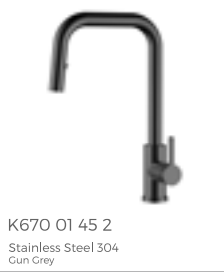

PULL OUT KITCHEN FAUCET

Variety of Accessories Are Available